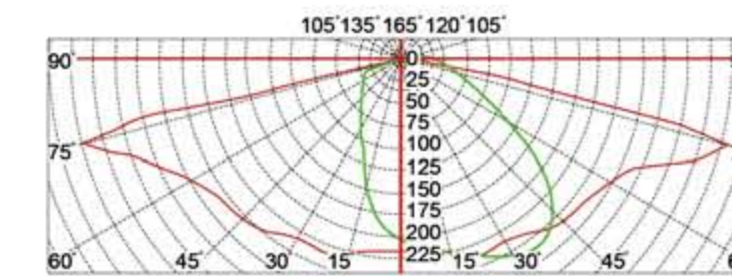

配光曲线 Polar Diagram

Type1