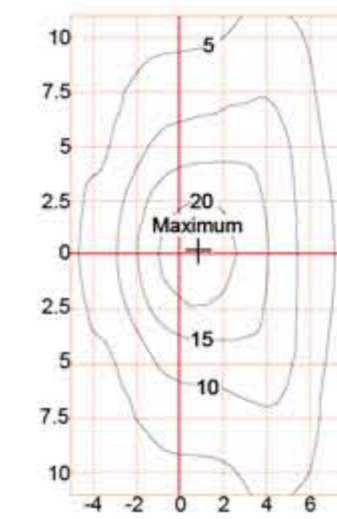

配光曲线 Polar Diagram

Type1