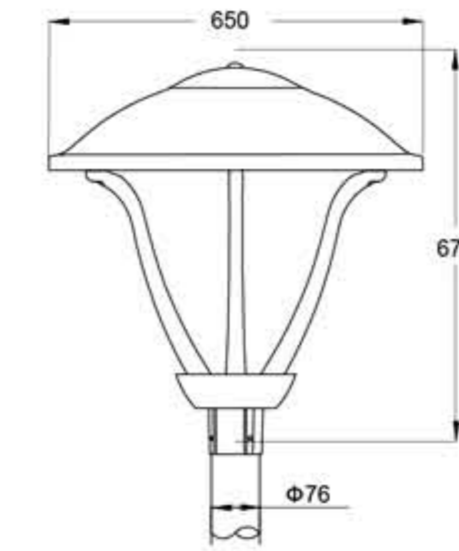

KTSL7506

www.kontakledlight.com

Led Garden Lighting / 庭院灯

灯具尺寸 Product Dimensions(mm)

产品说明：

铝压铸外壳，铝板旋压顶盖
二次配光技术
超白钢化玻璃
整体密封结构

Product description:

Die cast aluminum housing, Aluminum sheet rotating cover
Double photometric diffuser technology
Supper white toughened glass
Sealed lamp housing

配置数据 / Configuration Data:

产品型号 Product Code	额定功率 Rated Power	初始光通量 Luminous Flux			毛净重 G.W/N.W	包装尺寸 Packing Size
		WW	NW	CW		
KTSL7506(16)	35W	3168	3292	3395	13.5/11.5(kgs)	780x700x230mm
KTSL7506(24)	50W	4554	4702	4851	13.5/11.5(kgs)	780x700x230mm
KTSL7506(28)	60W	5474	5643	5811	13.5/11.5(kgs)	780x700x230mm