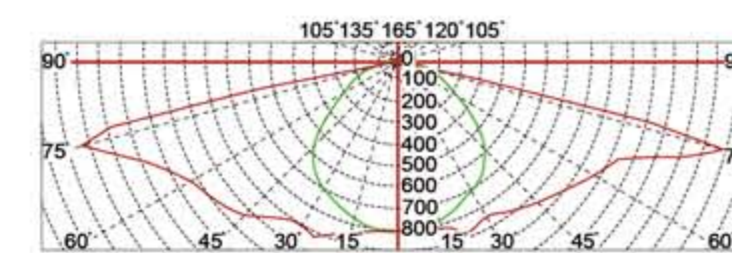

KTSL7506

www.kontakledlight.com

Led Garden Lighting / 庭院灯

灯具尺寸 Product Dimensions(mm)

产品说明：

铝压铸外壳，铝板旋压顶盖
二次配光技术
超白钢化玻璃
整体密封结构

Product description:

Die cast aluminum housing, Aluminum sheet rotating cover
Double photometric diffuser technology
Supper white toughened glass
Sealed lamp housing

配置数据 / Configuration Data:

产品型号 Product Code	额定功率 Rated Power	初始光通量 Luminous Flux			毛净重 G.W/N.W	包装尺寸 Packing Size
		WW	NW	CW		
KTSL7506(16)	35W	3168	3292	3395	13.5/11.5(kgs)	780x700x230mm
KTSL7506(24)	50W	4554	4702	4851	13.5/11.5(kgs)	780x700x230mm
KTSL7506(28)	60W	5474	5643	5811	13.5/11.5(kgs)	780x700x230mm

参考颜色 Reference color : RAL 7015 RAL 9005

配光曲线 Polar Diagram

Type2