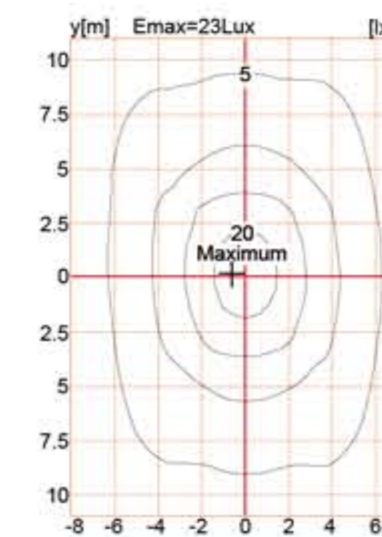

KTSL7506

www.kontakledlight.com

Led Garden Lighting / 庭院灯

灯具尺寸 Product Dimensions(mm)

产品说明：

铝压铸外壳，铝板旋压顶盖
二次配光技术
超白钢化玻璃
整体密封结构

Product description:

Die cast aluminum housing, Aluminum sheet rotating cover
Double photometric diffuser technology
Supper white toughened glass
Sealed lamp housing

配置数据 / Configuration Data:

产品型号 Product Code	额定功率 Rated Power	初始光通量 Luminous Flux			毛净重 G.W/N.W	包装尺寸 Packing Size
		WW	NW	CW		
KTSL7506(16)	35W	3168	3292	3395	13.5/11.5(kgs)	780x700x230mm
KTSL7506(24)	50W	4554	4702	4851	13.5/11.5(kgs)	780x700x230mm
KTSL7506(28)	60W	5474	5643	5811	13.5/11.5(kgs)	780x700x230mm

参考颜色 Reference color : RAL 7015 RAL 9005

配光曲线 Polar Diagram

Type2